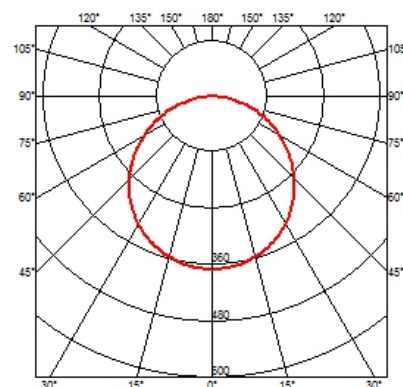

CERTIFICATIONS