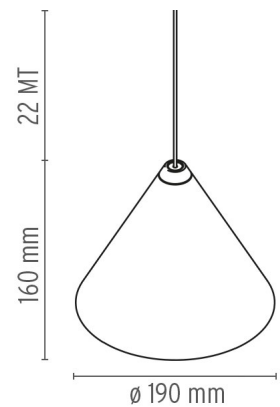

## DIMENSIONS

#### Floor Switch

Floor Switch. Feed up two heads maximum; Two wayout for cables. space to wrap 10 meters cable.

F6485030

### DIMENSIONS