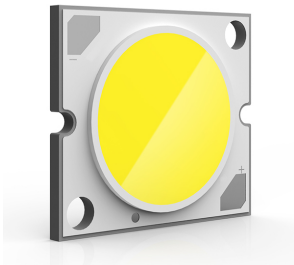

CERTIFICATIONS

String Light - Cone head - 22mt cable . Lamps

LED ARRAY 26 W, 2700 K, 1910 lm, CRI90

Lamp Watt:
26 W

Lamp category:
LED

Color temperature (K):
2700 °K

Lamp type:
LED