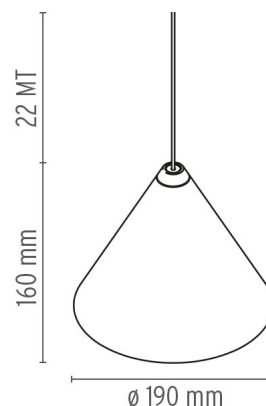

## STRING LIGHT - CONE HEAD - 22MT CABLE

<b>Mounting</b>	Pendant
<b>Lamps description</b>	1 LED ARRAY 26 W, 2700 K, 1910 lm, CRI90
<b>Environment</b>	Indoor
<b>Finish</b>	Black Soft Touch
<b>Technical description</b>	Suspension lamp providing diffused light. Matt black varnished die-cast aluminium body coated with clear soft-touch varnish. Optical diffuser in opal PC. Suspension system of 22 metres with Kevlar reinforced coaxial cable. Available with wall/ceiling connection in black PC and power supply with floor switch in matt black varnished PC. The on/off switch is electronic with optical mechanism. on/off and dimmer operated by means of Bluetooth Android and Apple remote control application.

## PHYSICAL

<b>Cord length(mm)</b>	22000
<b>Construction material</b>	Aluminum, Polycarbonate
<b>Weight (kg)</b>	1.05

## DIMENSIONS

### DIMENSIONS