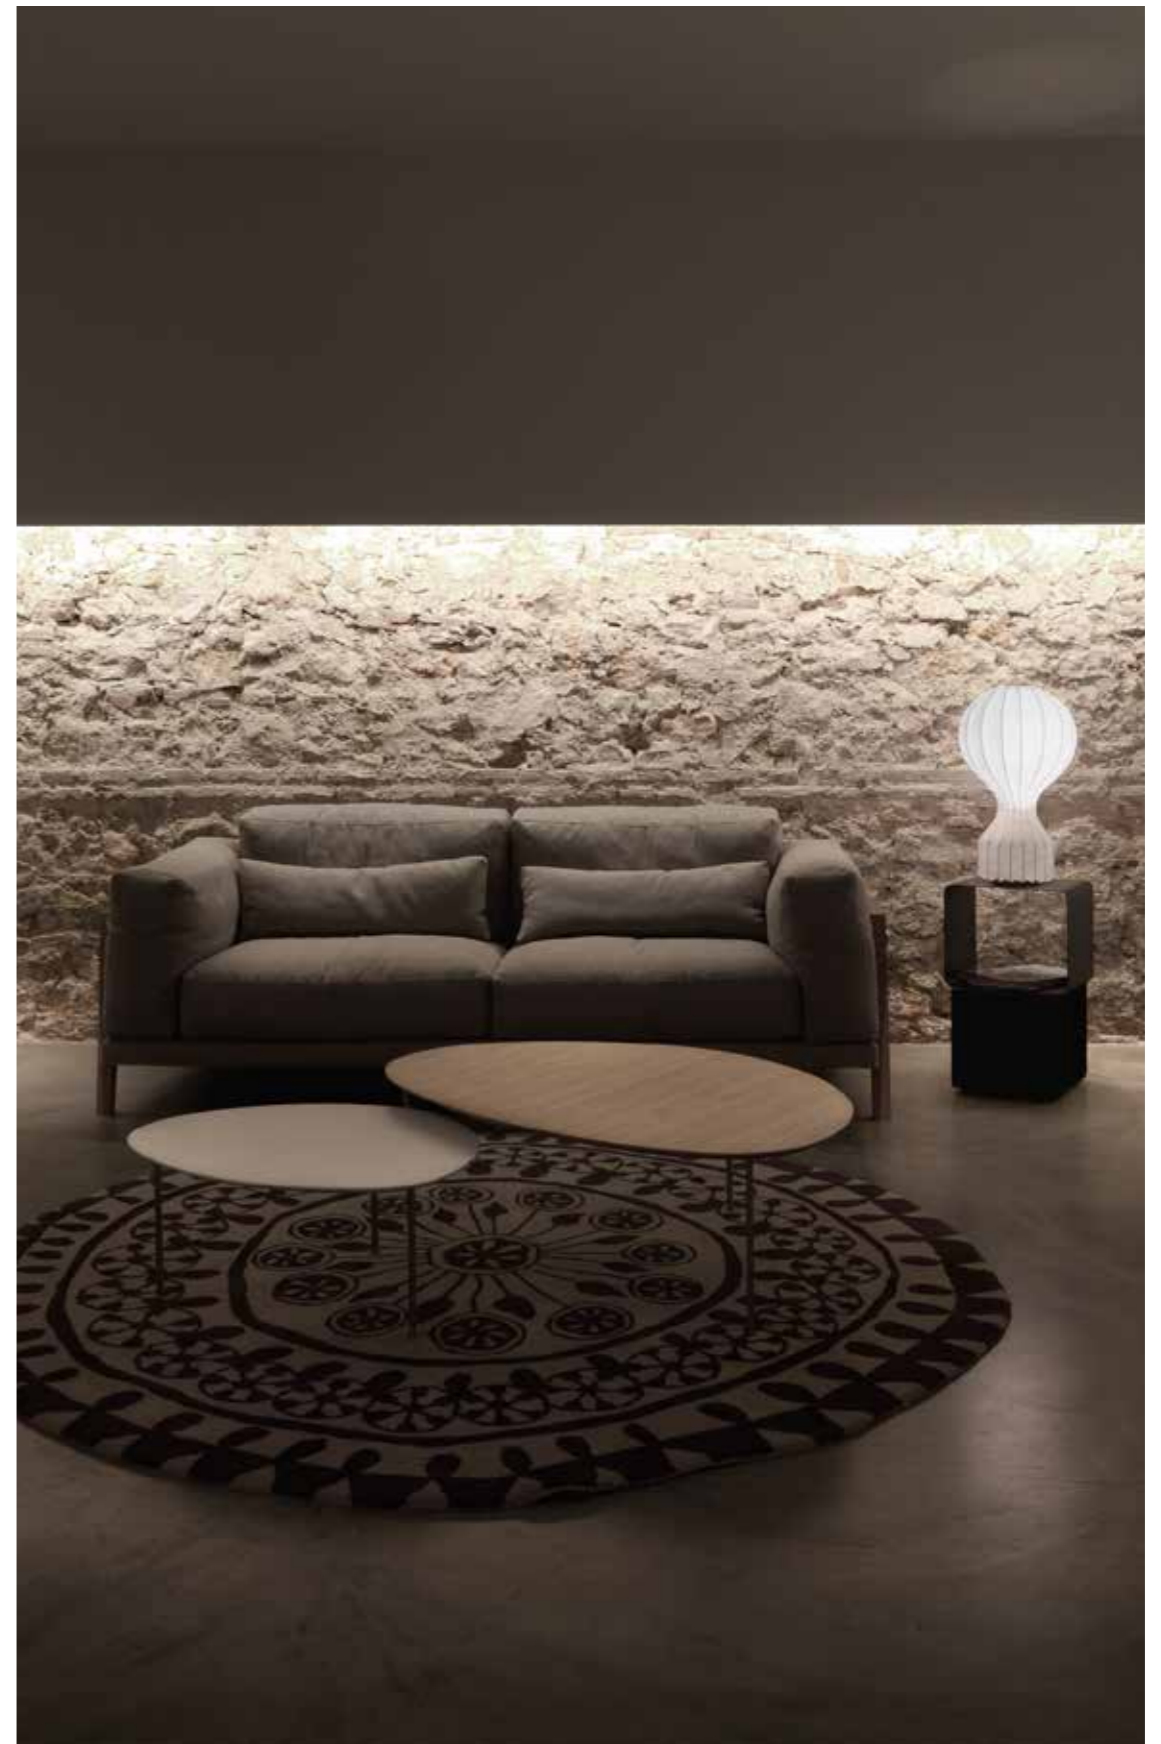

LED CURTAIN